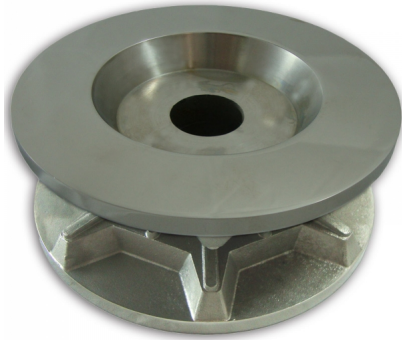

BARRACUDA 600/900W 7MM SPARE GYPSY

BARRACUDA 600/900W 7MM SPARE GYPSY

Rating: Not Rated Yet

[Ask a question about this product](#)

Reviews

There are yet no reviews for this product.