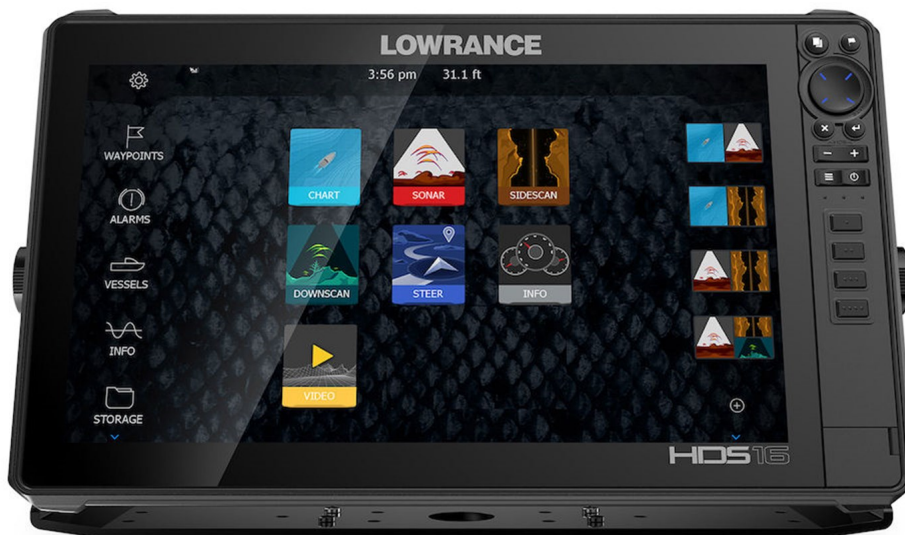

LOWRANCE HDS 16 LIVE NO XD

LOWRANCE HDS 16 LIVE NO XD

Rating: Not Rated Yet

[Ask a question about this product](#)

Description

HDS LIVE 16 delivers the best views with a full high-definition touchscreen and offers access to the best fishfinding technology with support for Active Imaging™, LiveSight™ real-time sonar, StructureScan® 3D with Active Imaging and new, Genesis Live onscreen mapping.

Prepare yourself for a new level of fishfinding performance with HDS LIVE, which includes built-in Lowrance® CHIRP sonar, support for Active Imaging™, StructureScan® 3D with Active Imaging and revolutionary LiveSight™ Real-Time Sonar. Equipped with the best set of navigation tools ever built into a fishfinder/chartplotter display, HDS LIVE features preloaded C-MAP® US Enhanced Inland and Coastal mapping, automatic routing support and new Genesis Live onscreen mapping offering precision real-time mapping, down to ½-foot contours.

Active Imaging

Perfect for pinpointing fish-holding areas like rockpiles, standing timber, weedbeds, ditches and drop-offs, Active Imaging™ sonar delivers superior clarity and the highest resolution images of fish and structure at a longer range than any other structure-imaging technology.

Fish in Real-Time with LiveSight Sonar (Coming Early 2019)

Sonar interpretation made simple, LiveSight™ sonar turns all fishing into sight fishing, delivering the most detailed views of fish, down to every turn and flip of the tail, as they swim in and around cover. You'll be fishing in real-time as you watch fish react to your lure, see how they are relating to structure and gain insight on what will work, what won't and what to do next.