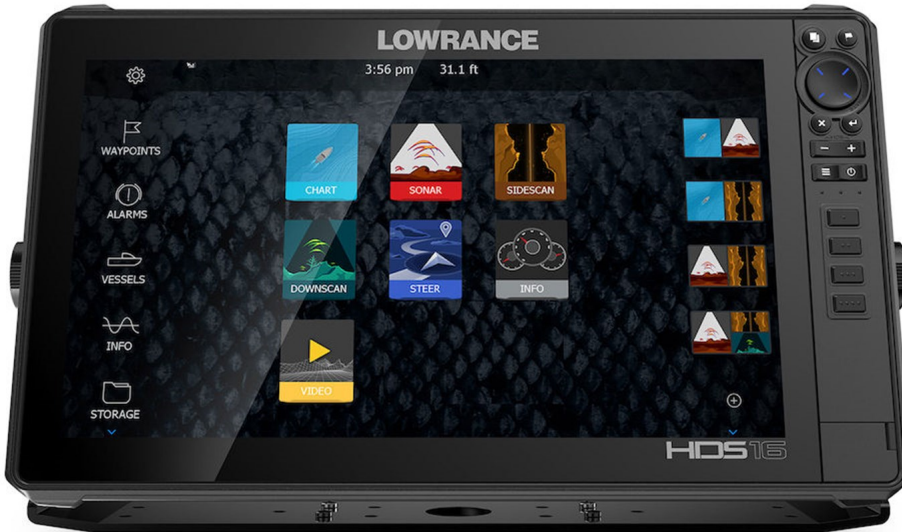

LOWRANCE HDS 16 LIVE NO XD

LOWRANCE HDS 16 LIVE NO XD

Rating: Not Rated Yet

[Ask a question about this product](#)

Description

HDS LIVE 16 delivers the best views with a full high-definition touchscreen and offers access to the best fishfinding technology with support for Active Imaging™, LiveSight™ real-time sonar, StructureScan® 3D with Active Imaging and new, Genesis Live onscreen mapping.

Prepare yourself for a new level of fishfinding performance with HDS LIVE, which includes built-in Lowrance® CHIRP sonar, support for Active Imaging™, StructureScan® 3D with Active Imaging and revolutionary LiveSight™ Real-Time Sonar. Equipped with the best set of navigation tools ever built into a fishfinder/chartplotter display, HDS LIVE features preloaded C-MAP® US Enhanced Inland and Coastal mapping, automatic routing support and new Genesis Live onscreen mapping offering precision real-time mapping, down to ½-foot contours.

Active Imaging

Perfect for pinpointing fish-holding areas like rockpiles, standing timber, weedbeds, ditches and drop-offs, Active Imaging™ sonar delivers superior clarity and the highest resolution images of fish and structure at a longer range than any other structure-imaging technology.

Fish in Real-Time with LiveSight Sonar (Coming Early 2019)

Sonar interpretation made simple, LiveSight™ sonar turns all fishing into sight fishing, delivering the most detailed views of fish, down to every turn and flip of the tail, as they swim in and around cover. You'll be fishing in real-time as you watch fish react to your lure, see how they are relating to structure and gain insight on what will work, what won't and what to do next.